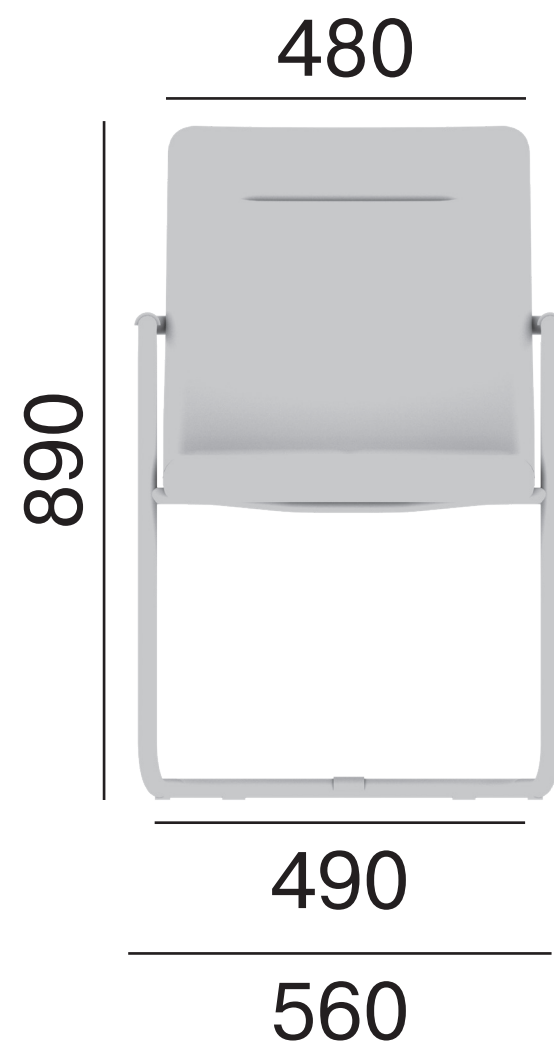

LD Seating

**Rozměry
Dimensions
Maße
Dimensions**

Stream

**LD
Seating**

Stream 283-Z