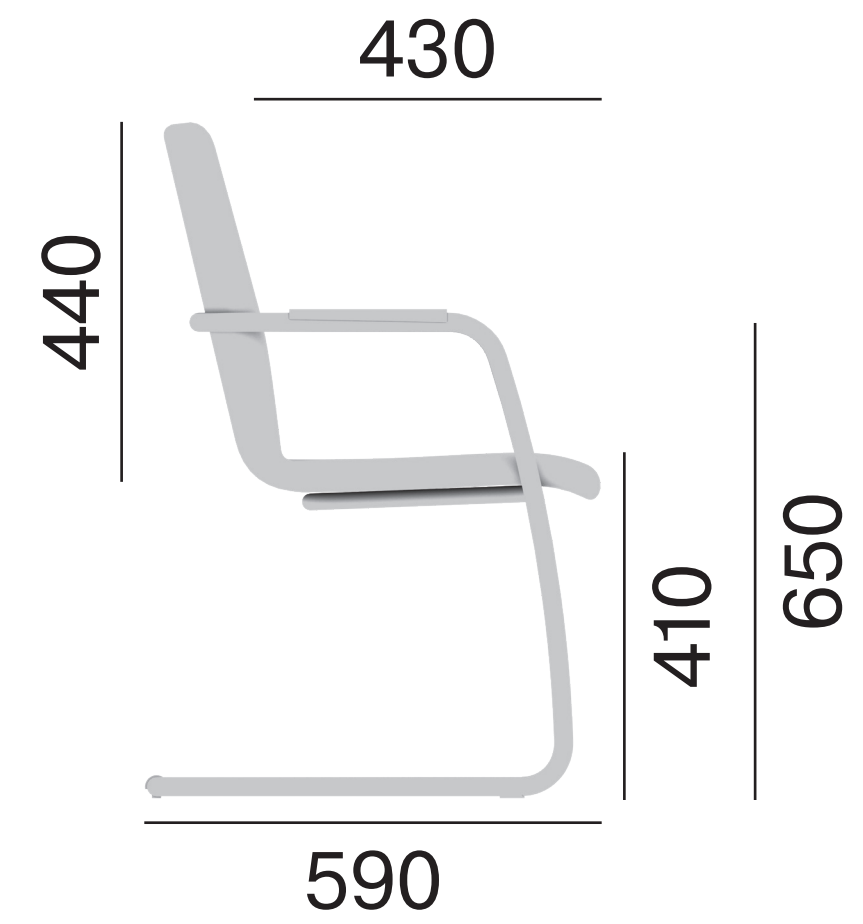

LD Seating

**Rozměry
Dimensions
Maße
Dimensions**

Stream

**LD
Seating**

Stream 283-Z